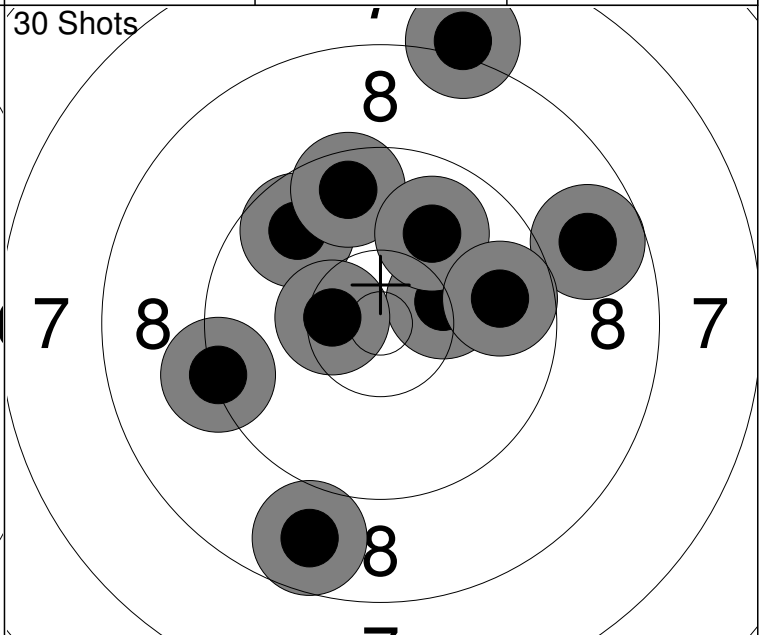

Relay 1	Lane 4	DU Max			
2024 SFC Jr Nat AB		AB		JR	MP
23.03.2024		2024 SFC JR AB MT		Alberta Handgun Association	
Comment		Signature			

1: 9.0 ←	6: 8.0 ↓	Series	86 (1x)
2: 10.5x ↑	7: 8.2 ←		
3: 9.2 ←	8: 7.8 ↗		0 (0x)
4: 8.5 ←	9: 9.4 ↗		
5: 9.0 ↓	10: 9.3 ←		

1: 9.9 ↗	6: 8.6 ↓	Series	82 (0x)
2: 9.4 ↘	7: 9.7 ↗		
3: 9.8 ←	8: 7.5 ↓		82 (0x)
4: 7.6 ↑	9: 9.6 ←		
5: 7.5 ↖	10: 8.7 ↘		

11: 7.5 ↗	16: 8.5 ↗	Series	88 (2x)
12: 9.4 ↘	17: 9.5 ↑		
13: 10.5x ↗	18: 9.6 ↓		170 (2x)
14: 9.8 ←	19: 10.5x ↑		
15: 9.1 ↘	20: 8.5 ↑		