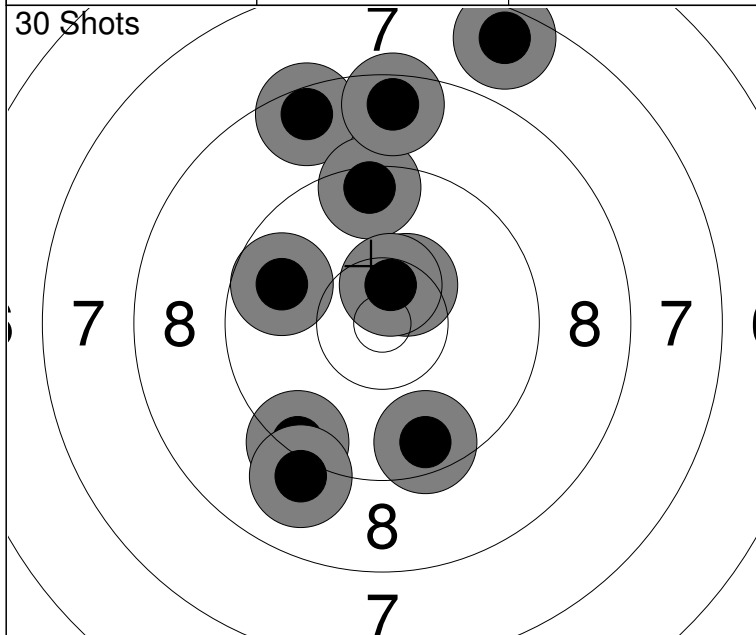

Relay 1	Lane 4	DU Max			
2024 SFC Jr Nat AB		AB		JR	MP
23.03.2024		2024 SFC JR AB MT		Alberta Handgun Association	
Comment		Signature			

1: 9.0 ←	6: 8.0 ↓	Series	86 (1x)
2: 10.5x ↑	7: 8.2 ←		
3: 9.2 ←	8: 7.8 ↗		0 (0x)
4: 8.5 ←	9: 9.4 ↗		
5: 9.0 ↓	10: 9.3 ←		

1: 9.9 ↗	6: 8.6 ↓	Series	82 (0x)
2: 9.4 ↘	7: 9.7 ↗		
3: 9.8 ←	8: 7.5 ↓		82 (0x)
4: 7.6 ↑	9: 9.6 ←		
5: 7.5 ↖	10: 8.7 ↘		

11: 7.5 ↗	16: 8.5 ↗	Series	88 (2x)
12: 9.4 ↘	17: 9.5 ↑		
13: 10.5x ↗	18: 9.6 ↓		170 (2x)
14: 9.8 ←	19: 10.5x ↑		
15: 9.1 ↘	20: 8.5 ↑		

21: 9.7 ↖	26: 8.8 →	Series	89 (1x)
22: 8.1 ↑	27: 8.7 ↓		
23: 9.6 ↑	28: 10.5x ←		259 (3x)
24: 9.3 ←	29: 9.9 ↗		
25: 10.3 →	30: 9.8 →		

Relay 1	Lane 5	<h1 style="margin: 0;">PENG Xinyao</h1>		
-------------------	------------------	---	--	--