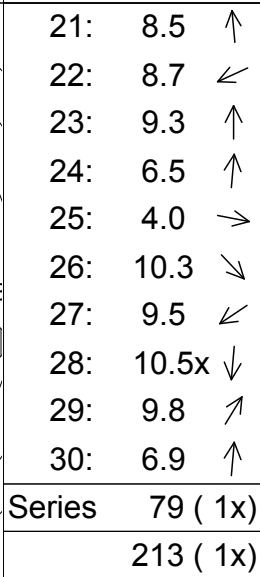

Relay 1	Lane 5	PENG Xinyao		

2024 SFC Jr Nat AB	AB	JR	WP

23.03.2024	2024 SFC JR AB MT	Alberta Handgun Association	

Comment	Signature