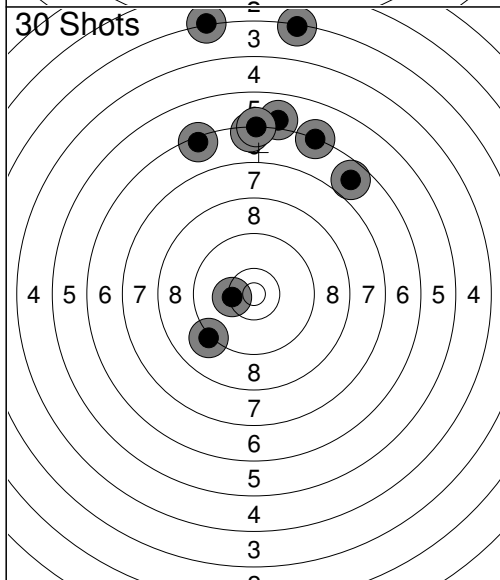

Relay 1	Lane 5	PENG Xinyao		

2024 SFC Jr Nat AB	AB	JR	WP

23.03.2024	2024 SFC JR AB MT	Alberta Handgun Association	

Comment	Signature