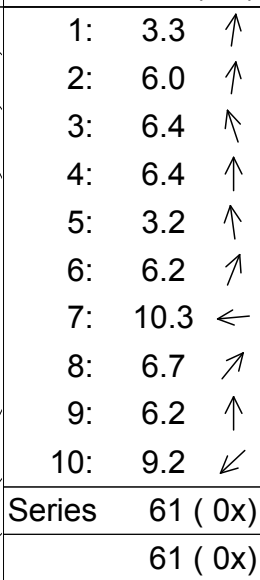

Relay 1	Lane 5	PENG Xinyao		

2024 SFC Jr Nat AB	AB	JR	WP

23.03.2024	2024 SFC JR AB MT	Alberta Handgun Association	

Comment	Signature