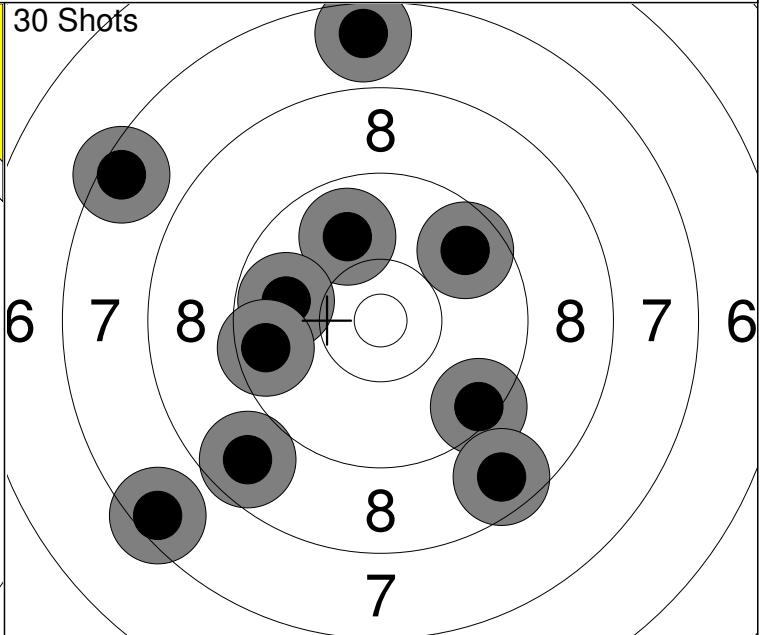

Relay 1	Lane 4	DU Max			
2024 SFC Jr Nat AB		AB		JR	MP
23.03.2024		2024 SFC JR AB MT		Alberta Handgun Association	
Comment		Signature			

1: 9.0 ←	6: 8.0 ↓	Series	86 (1x)
2: 10.5x ↑	7: 8.2 ←		
3: 9.2 ←	8: 7.8 ↗		0 (0x)
4: 8.5 ←	9: 9.4 ↗		
5: 9.0 ↓	10: 9.3 ←		

1: 9.9 ↗	6: 8.6 ↓	Series	82 (0x)
2: 9.4 ↘	7: 9.7 ↗		
3: 9.8 ←	8: 7.5 ↓		82 (0x)
4: 7.6 ↑	9: 9.6 ←		
5: 7.5 ↖	10: 8.7 ↘		

11: 7.5 ↗	16: 8.5 ↗	Series	88 (2x)
12: 9.4 ↘	17: 9.5 ↑		
13: 10.5x ↗	18: 9.6 ↓		170 (2x)
14: 9.8 ←	19: 10.5x ↑		
15: 9.1 ↘	20: 8.5 ↑		