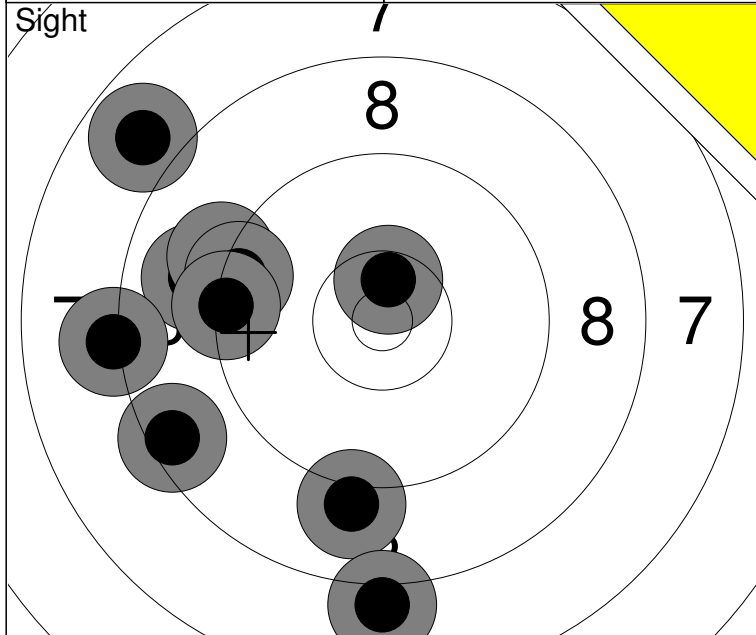

Relay 1	Lane 4	DU Max			
2024 SFC Jr Nat AB		AB		JR	MP
23.03.2024		2024 SFC JR AB MT		Alberta Handgun Association	
Comment		Signature			

1: 9.0 ←	6: 8.0 ↓	Series	86 (1x)
2: 10.5x ↑	7: 8.2 ←		
3: 9.2 ←	8: 7.8 ↗		0 (0x)
4: 8.5 ←	9: 9.4 ↗		
5: 9.0 ↓	10: 9.3 ←		

1: 9.9 ↗	6: 8.6 ↓	Series	82 (0x)
2: 9.4 ↘	7: 9.7 ↗		
3: 9.8 ←	8: 7.5 ↓		82 (0x)
4: 7.6 ↑	9: 9.6 ←		
5: 7.5 ↖	10: 8.7 ↘		

11: 7.5 ↗	16: 8.5 ↗	Series	88 (2x)
12: 9.4 ↘	17: 9.5 ↑		
13: 10.5x ↗	18: 9.6 ↓		170 (2x)
14: 9.8 ←	19: 10.5x ↑		
15: 9.1 ↘	20: 8.5 ↑		

21: 9.7 ↖	26: 8.8 →	Series	89 (1x)
22: 8.1 ↑	27: 8.7 ↓		
23: 9.6 ↑	28: 10.5x ←		259 (3x)
24: 9.3 ←	29: 9.9 ↗		
25: 10.3 →	30: 9.8 →		

Relay 1	Lane 5	<h1 style="margin: 0;">PENG Xinyao</h1>		
-------------------	------------------	---	--	--