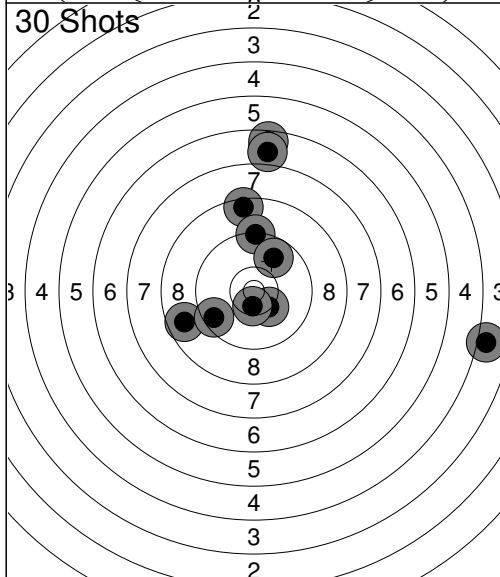

Relay 1	Lane 5	PENG Xinyao		

2024 SFC Jr Nat AB	AB	JR	WP

23.03.2024	2024 SFC JR AB MT	Alberta Handgun Association	

Comment	Signature