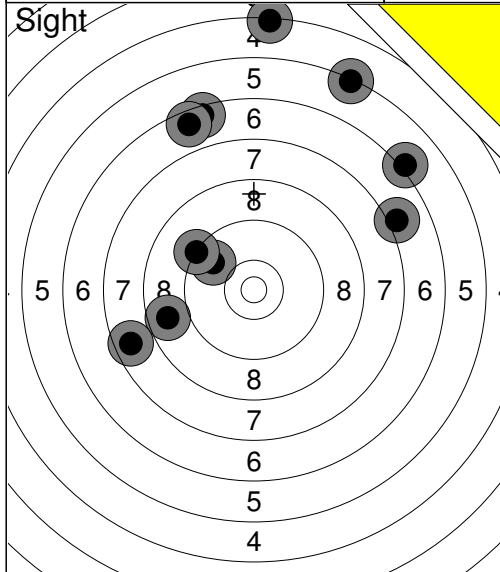

Relay 1	Lane 5	PENG Xinyao		

2024 SFC Jr Nat AB	AB	JR	WP

23.03.2024	2024 SFC JR AB MT	Alberta Handgun Association	

Comment	Signature